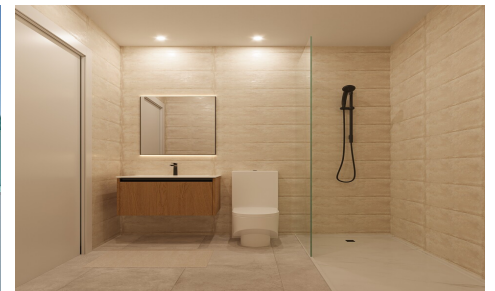

PropCon 65

Villa in Torre Pacheco

€259,900

3

2

88m²

170m²

New development Melora El Jimenado located in El Jimenado, Torre Pacheco (Murcia). The development features 6 villas on Phase 1, built on one level and offering a private swimming pool, parking on plot, solarium with Summer kitchen, and terrace area designed to enjoy the sun all year round. Each property has 3 bedrooms and 2 fully fitted bathrooms, designed in a contemporary style with ...(Ask for More Details!)